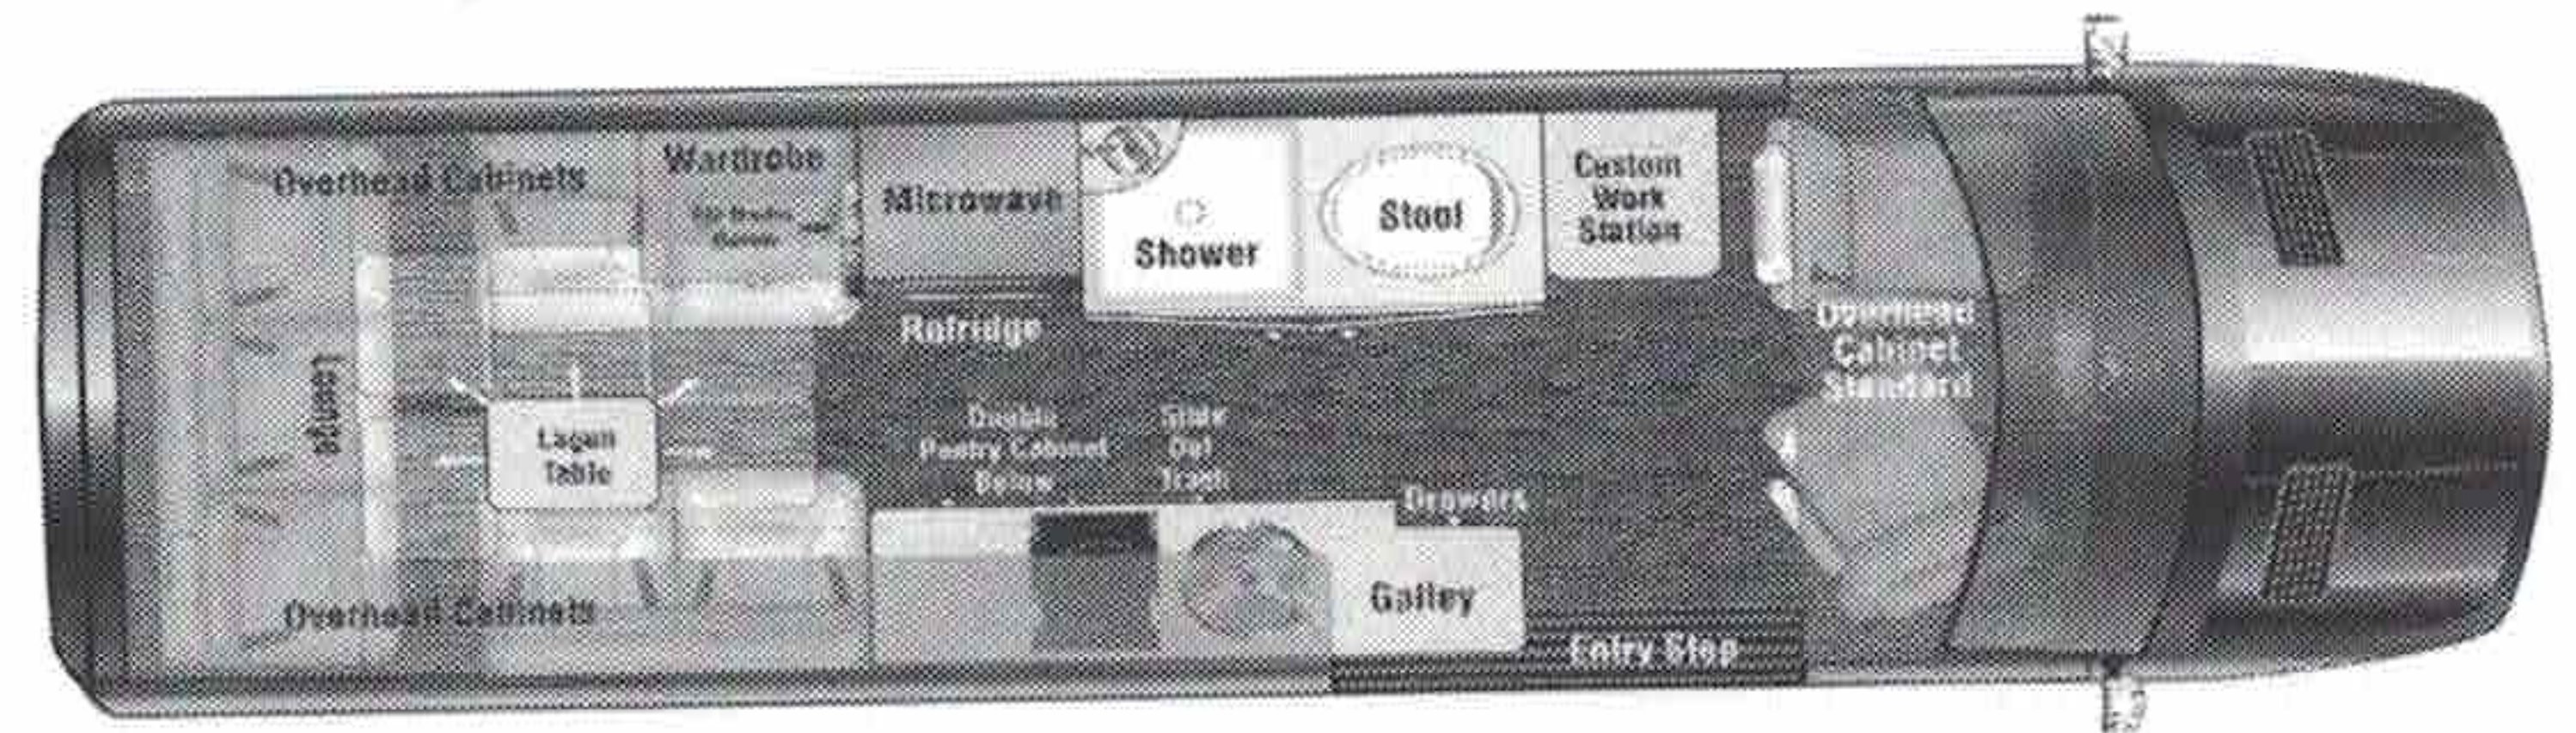

2022 Passage 170STD

Confidential - MSRP Pricing
FOB Elkhart, IN

MIDWEST AUTOMOTIVE DESIGNS

DATE: _____
RETAIL NAME: _____
ORDERED BY: _____
P.O. #: _____
SALESPERSON: _____
DEALERSHIP: Dennis Dillon RV
CITY/STATE: _____
SHIP TO: _____

MWNO11

W1X8EC3Y1MT079819

PASS _____
MIDW _____
22 _____
L21 _____

Unit Number	10728
Chassis Number	W1X8EC3Y1MT079819

☒ **FLOOR PLAN**
MD2 N/C

☒ **INTERIOR COLORS**
Milkweed With Ash Wood N/C
Milkweed With Walnut Burl N/C
Milkweed With Black Denali N/C
Sand With Walnut Burl N/C
Sand With Black Denali N/C
Graphite With Black Denali N/C

☒ **SEATING STYLE**
Maybach Seating Pattern N/C
SLS Double Needle Diamond Pattern $2,445

☐ **PIPING AND STICH COLOR**
Same As Interior N/C
☒ Contrast To Match Wood N/C

☐ **WOOD FINISH**
High Gloss Wood Finish N/C
☒ Satin Interior Wood Finish $2,445

☐ **EXTERIOR COLOR**
Arctic White N/C
Metallic Silver $1,945
☒ Jet Black $1,945
Other (OEM Color) $1,945
Custom Paint or Satin Exterior Finish $14,995

☒ **AVAILABLE OPTIONS**
New Molded Low Profile Spoiler $1,495
60,000 BTU Rear 12V Heat & AC System $7,485
☒ 4 Camera System With Dash Monitor $1,945
☒ Wireless Internet Router & Apple TV $2,545
☒ 600 Amp HR Lithium Eco-Freedom Pkg. $19,495
Complete Roof Rack w/ Ladder $6,895
☐ VB Air Ride System $14,845

☒ **CHASSIS**
RWD 3500 170STD 3.0L Turbo diesel N/C
4x4 Chassis Upgrade $14,995
☐ All Terrain Off Road Tires 16" Black Rims $3,745

☐ **TRANSPORTATION**
Factory Pick-Up $1,495
☐ Driven $2.25/Mile
☒ Trucked $3.00/Mile

Base Price	$175,495
Options Total	$29,870
Destination Charge FOB Elkhart IN	$6,220
Balance Due Upon Completion	$211,585

Midwest Automotive Designs

1826 Leer Dr, Elkhart, IN 46514
Phone: (574) 522-4878
Fax: (574) 522-5828

Comments

*I acknowledge that this is a firm order to schedule for production
*Prices are subject to change without notice